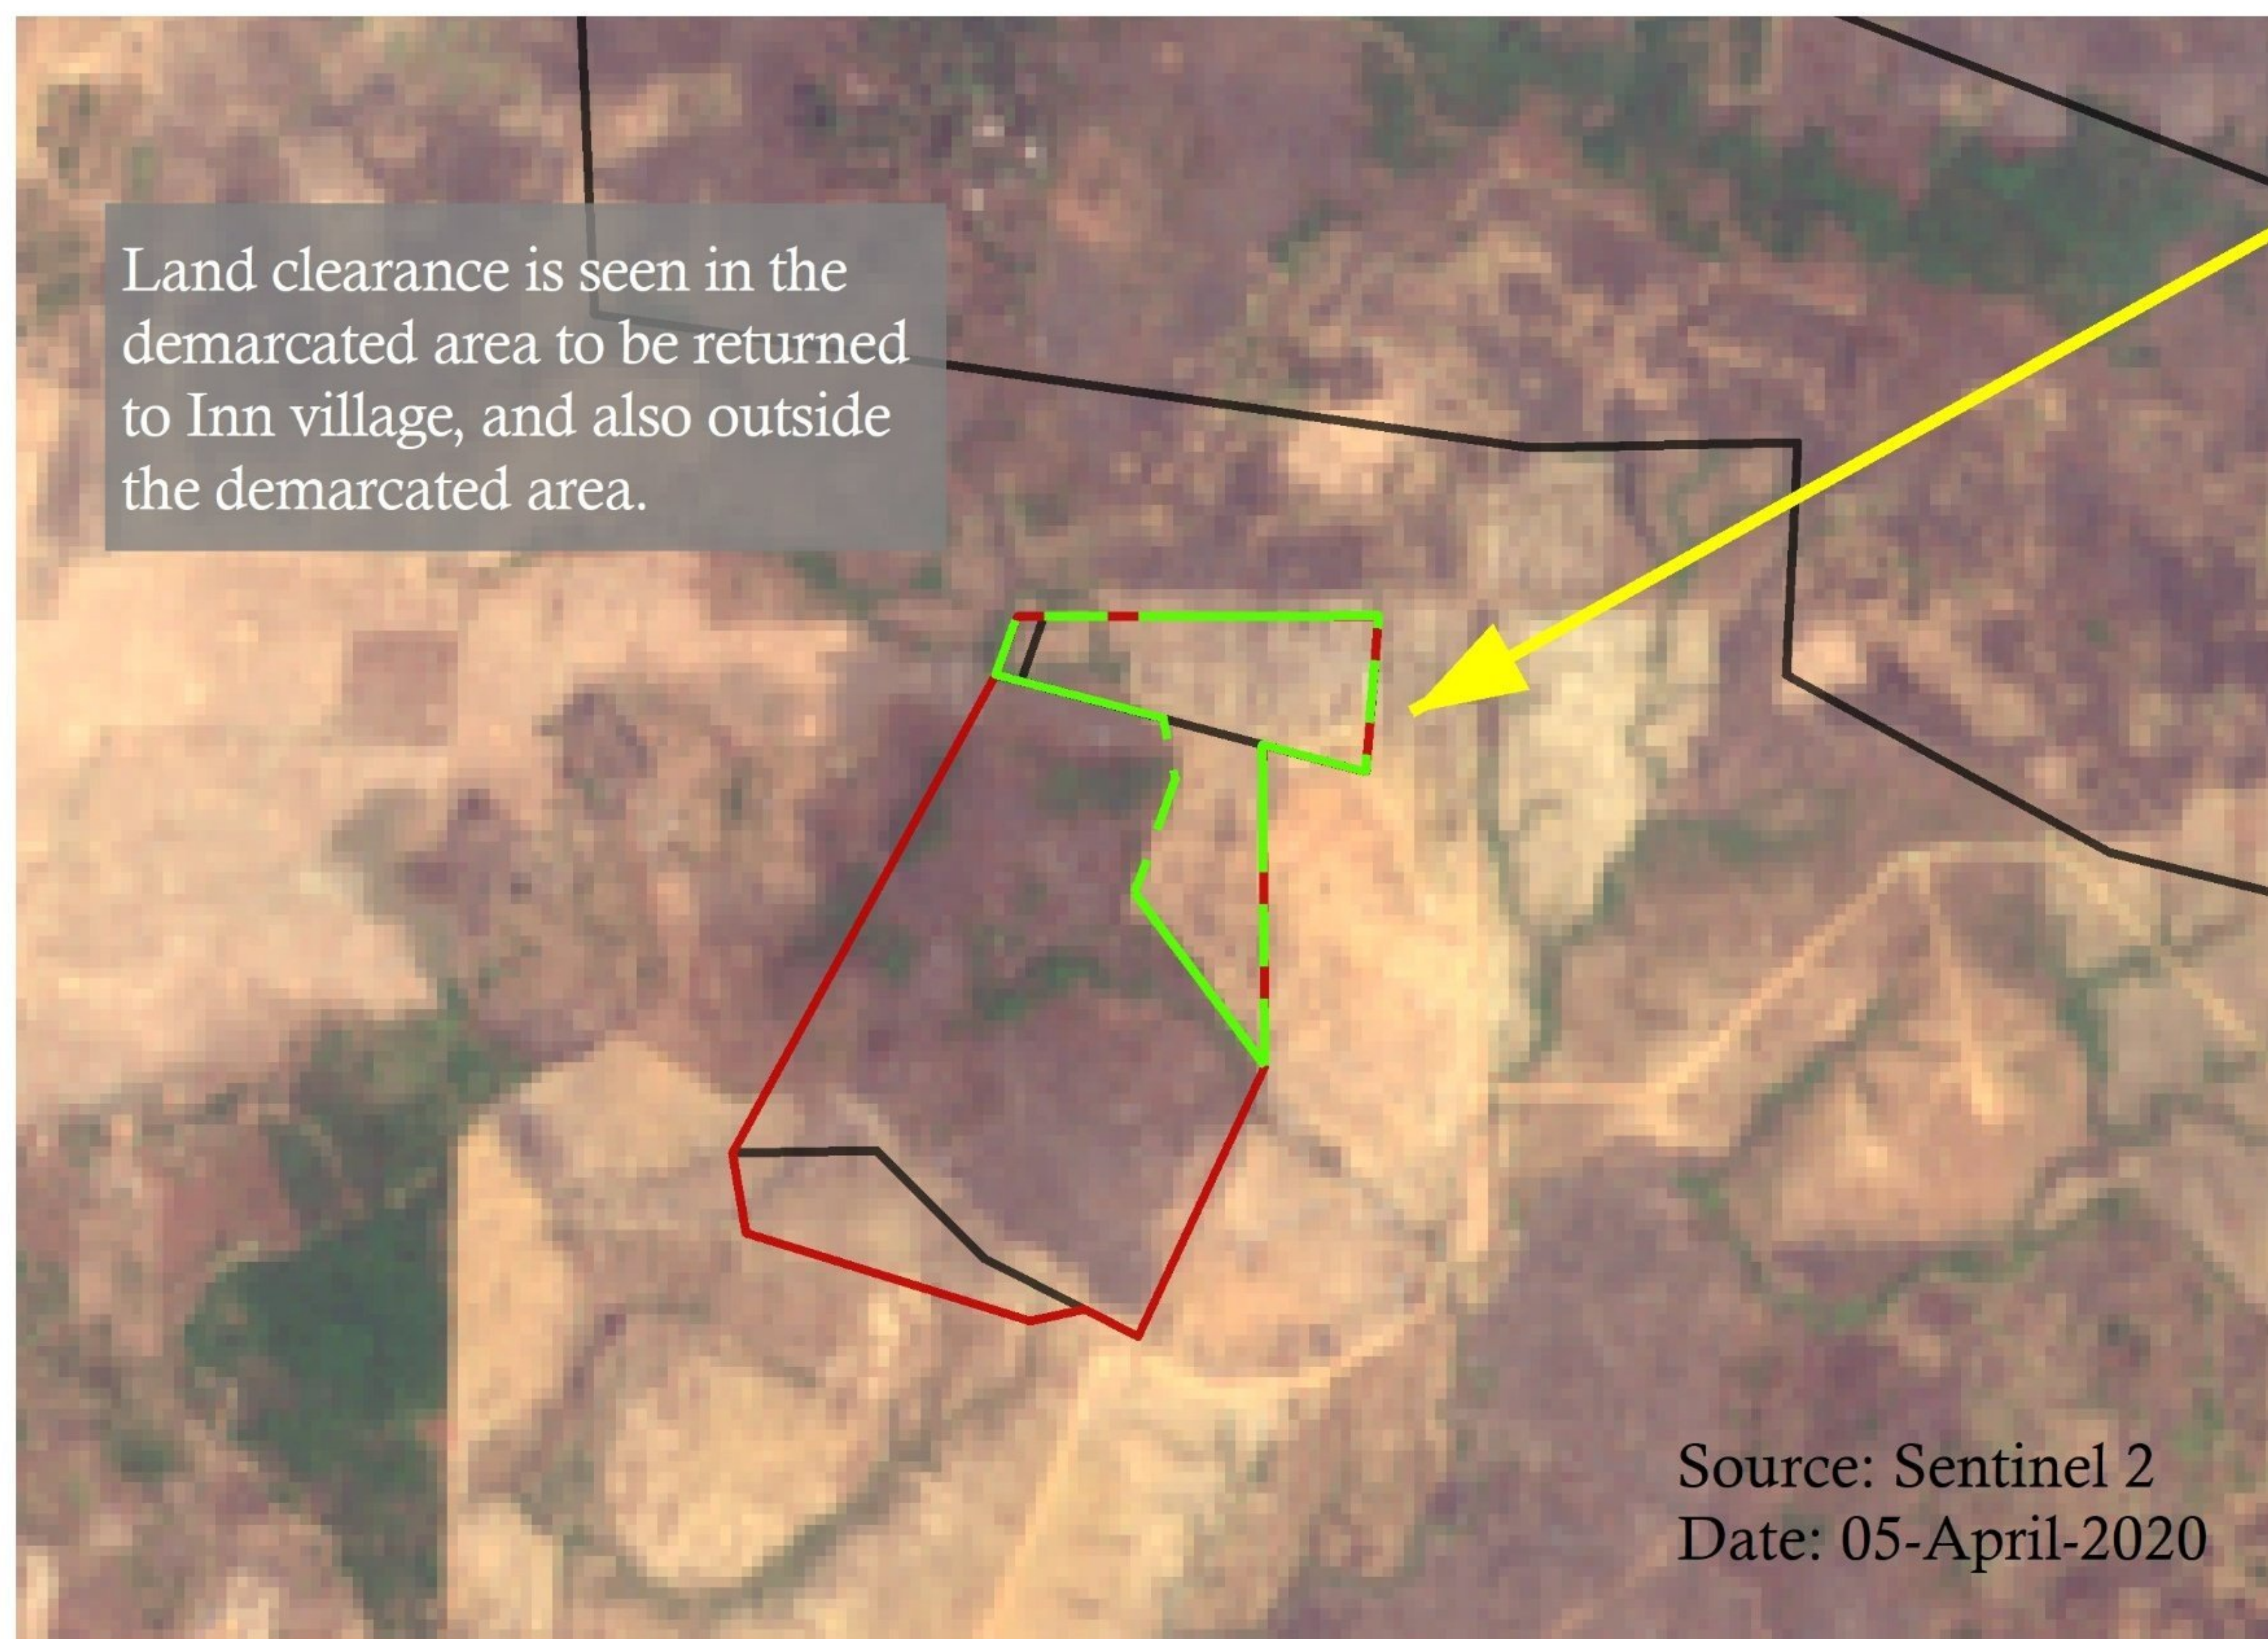

## COMPARISON OF LANDCOVER CHANGE WITHIN THE LAND DEMARCATED TO BE RETURNED TO INN VILLAGE

January and April 2020, Ratanakiri, Cambodia

# COMPARISON OF LANDCOVER CHANGE WITHIN THE LAND DEMARCATED TO BE RETURNED TO KAK VILLAGE

January and April 2020, Ratanakiri, Cambodia

## COMPARISON OF LANDCOVER CHANGE WITHIN THE LAND DEMARCATED TO BE RETURNED TO MAS VILLAGE

September 2019 and April 2020, Ratanakiri, Cambodia

### Legend

-  Spirit Mountain
-  Chrab (Salty Soil)
-  HAGL's ELC
-  Land Clearance Area