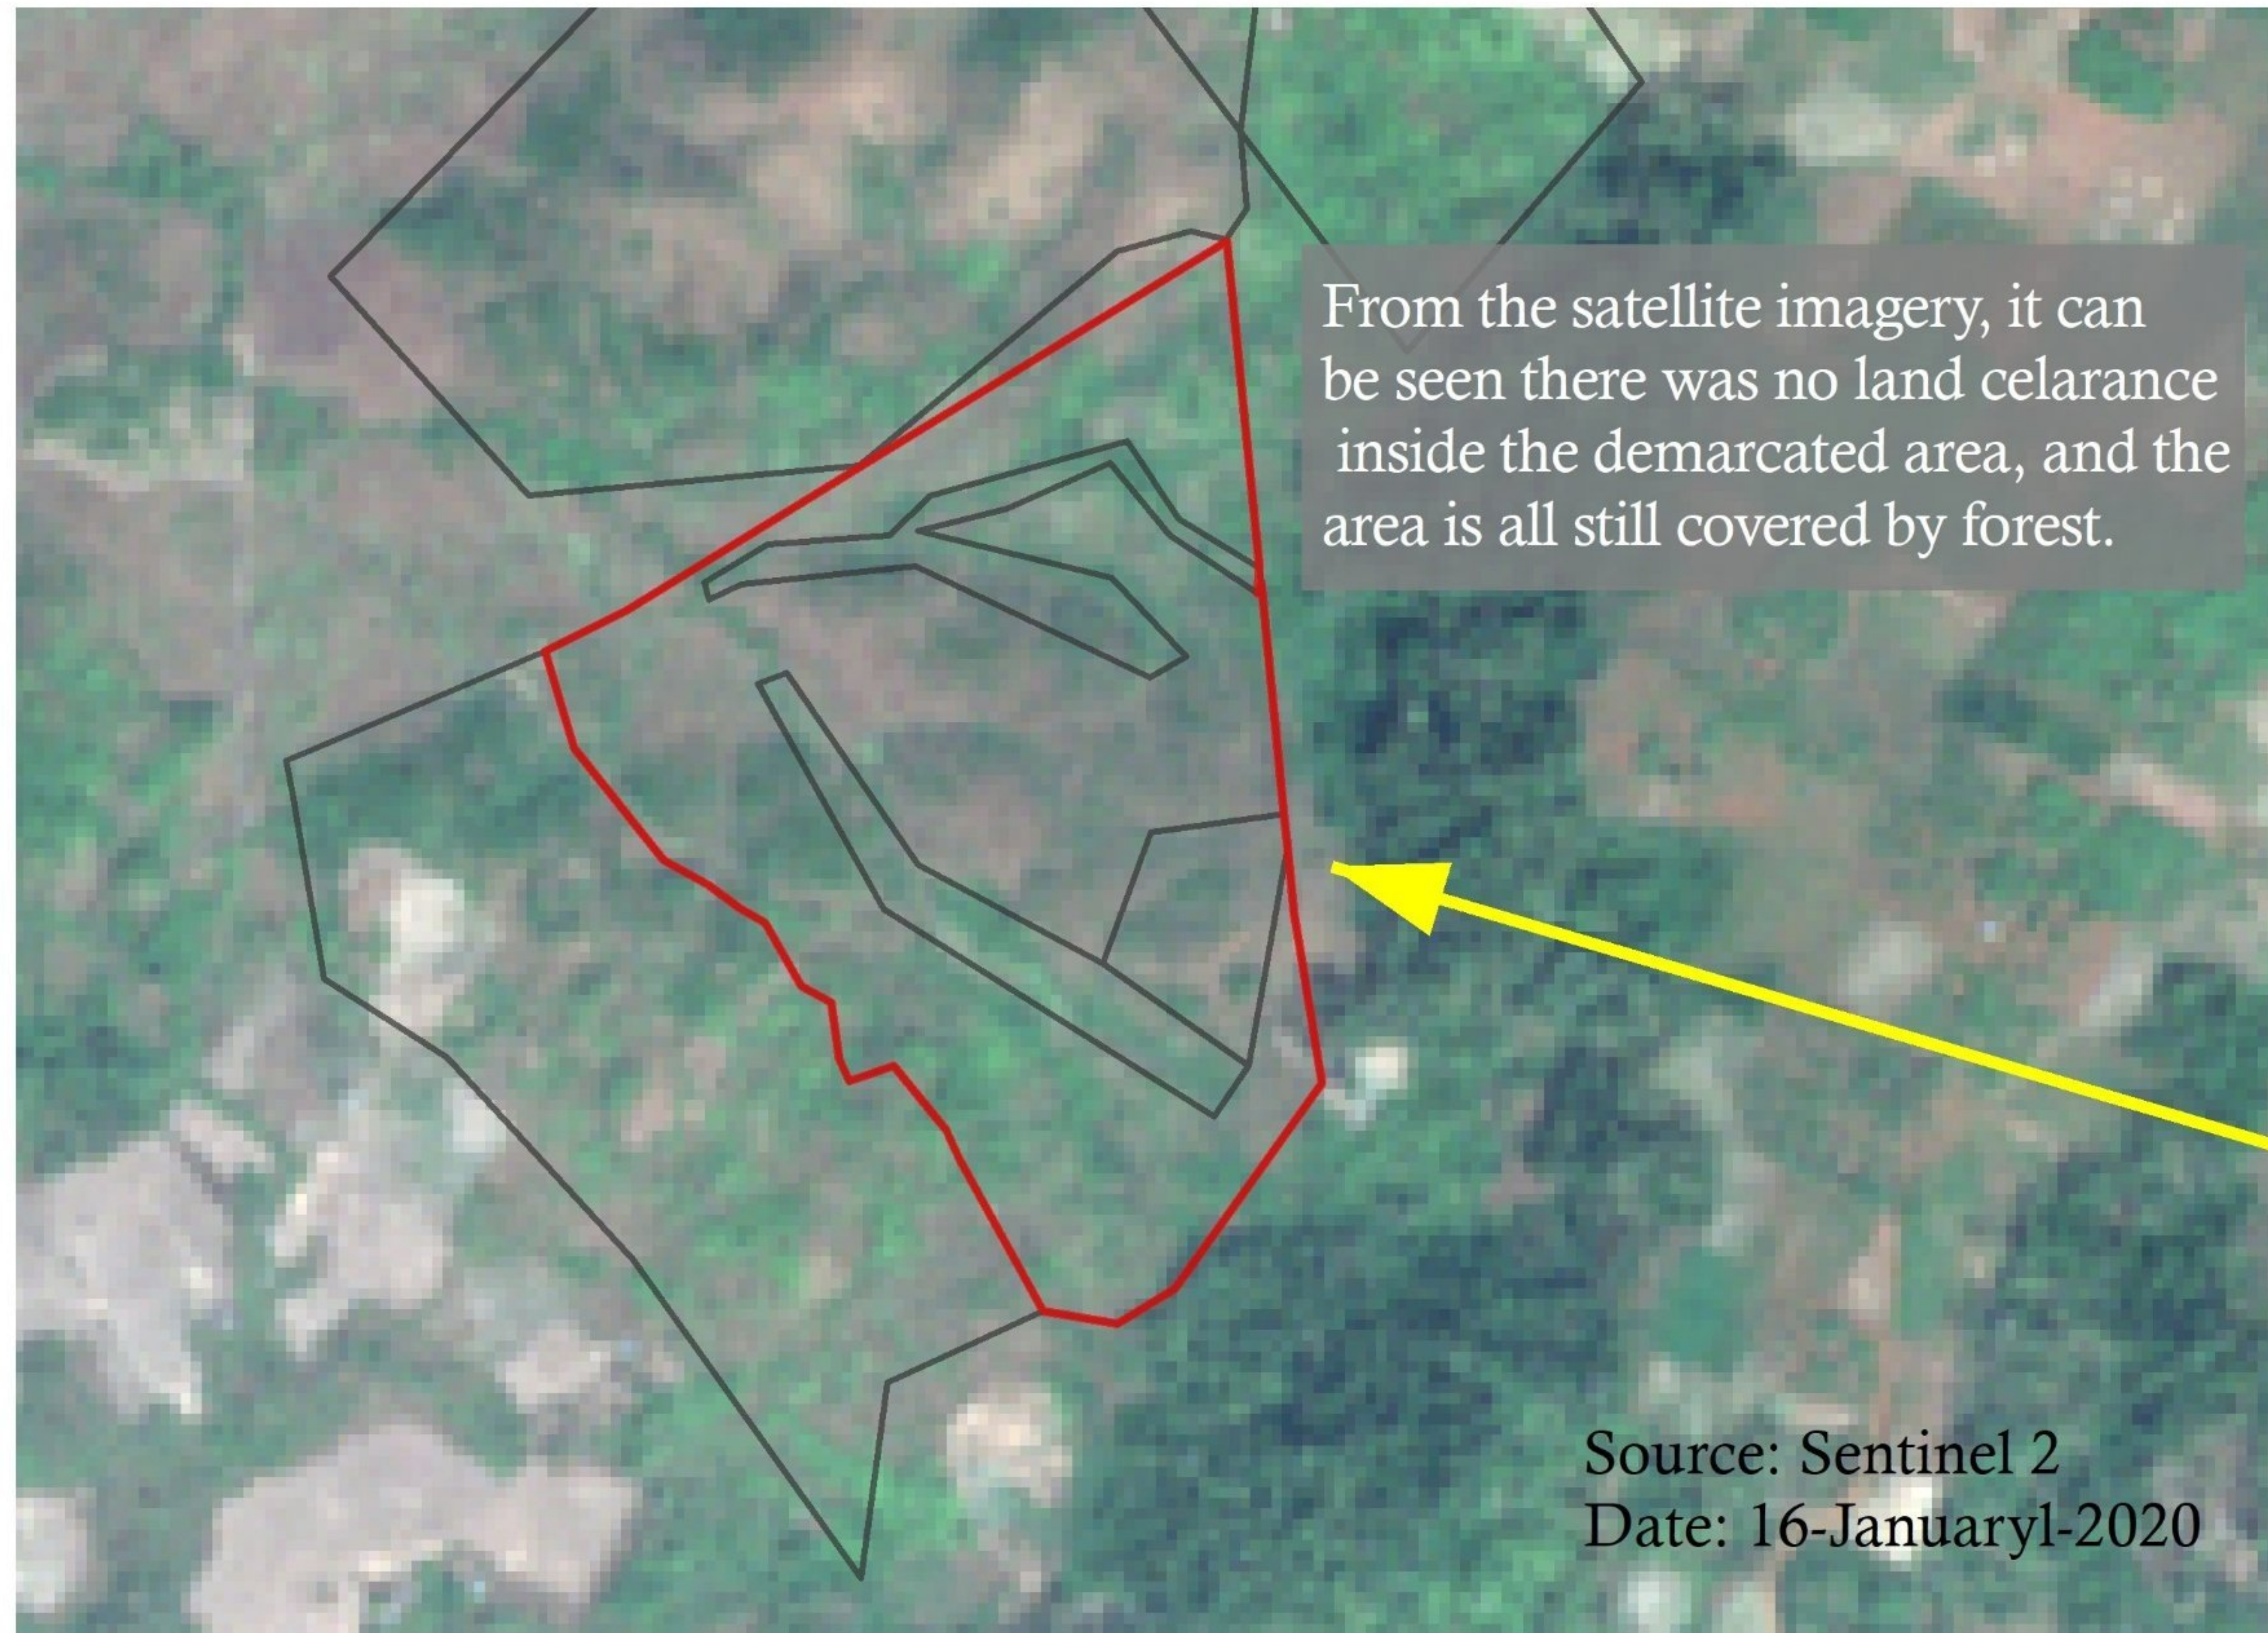

## COMPARISON OF LANDCOVER CHANGE WITHIN THE LAND DEMARCATED TO BE RETURNED TO INN VILLAGE

January and April 2020, Ratanakiri, Cambodia

# COMPARISON OF LANDCOVER CHANGE WITHIN THE LAND DEMARCATED TO BE RETURNED TO KAK VILLAGE

January and April 2020, Ratanakiri, Cambodia

## COMPARISON OF LANDCOVER CHANGE WITHIN THE LAND DEMARCATED TO BE RETURNED TO MAS VILLAGE

September 2019 and April 2020, Ratanakiri, Cambodia

### Legend

-  Spirit Mountain
-  Chrab (Salty Soil)
-  HAGL's ELC
-  Land Clearance Area