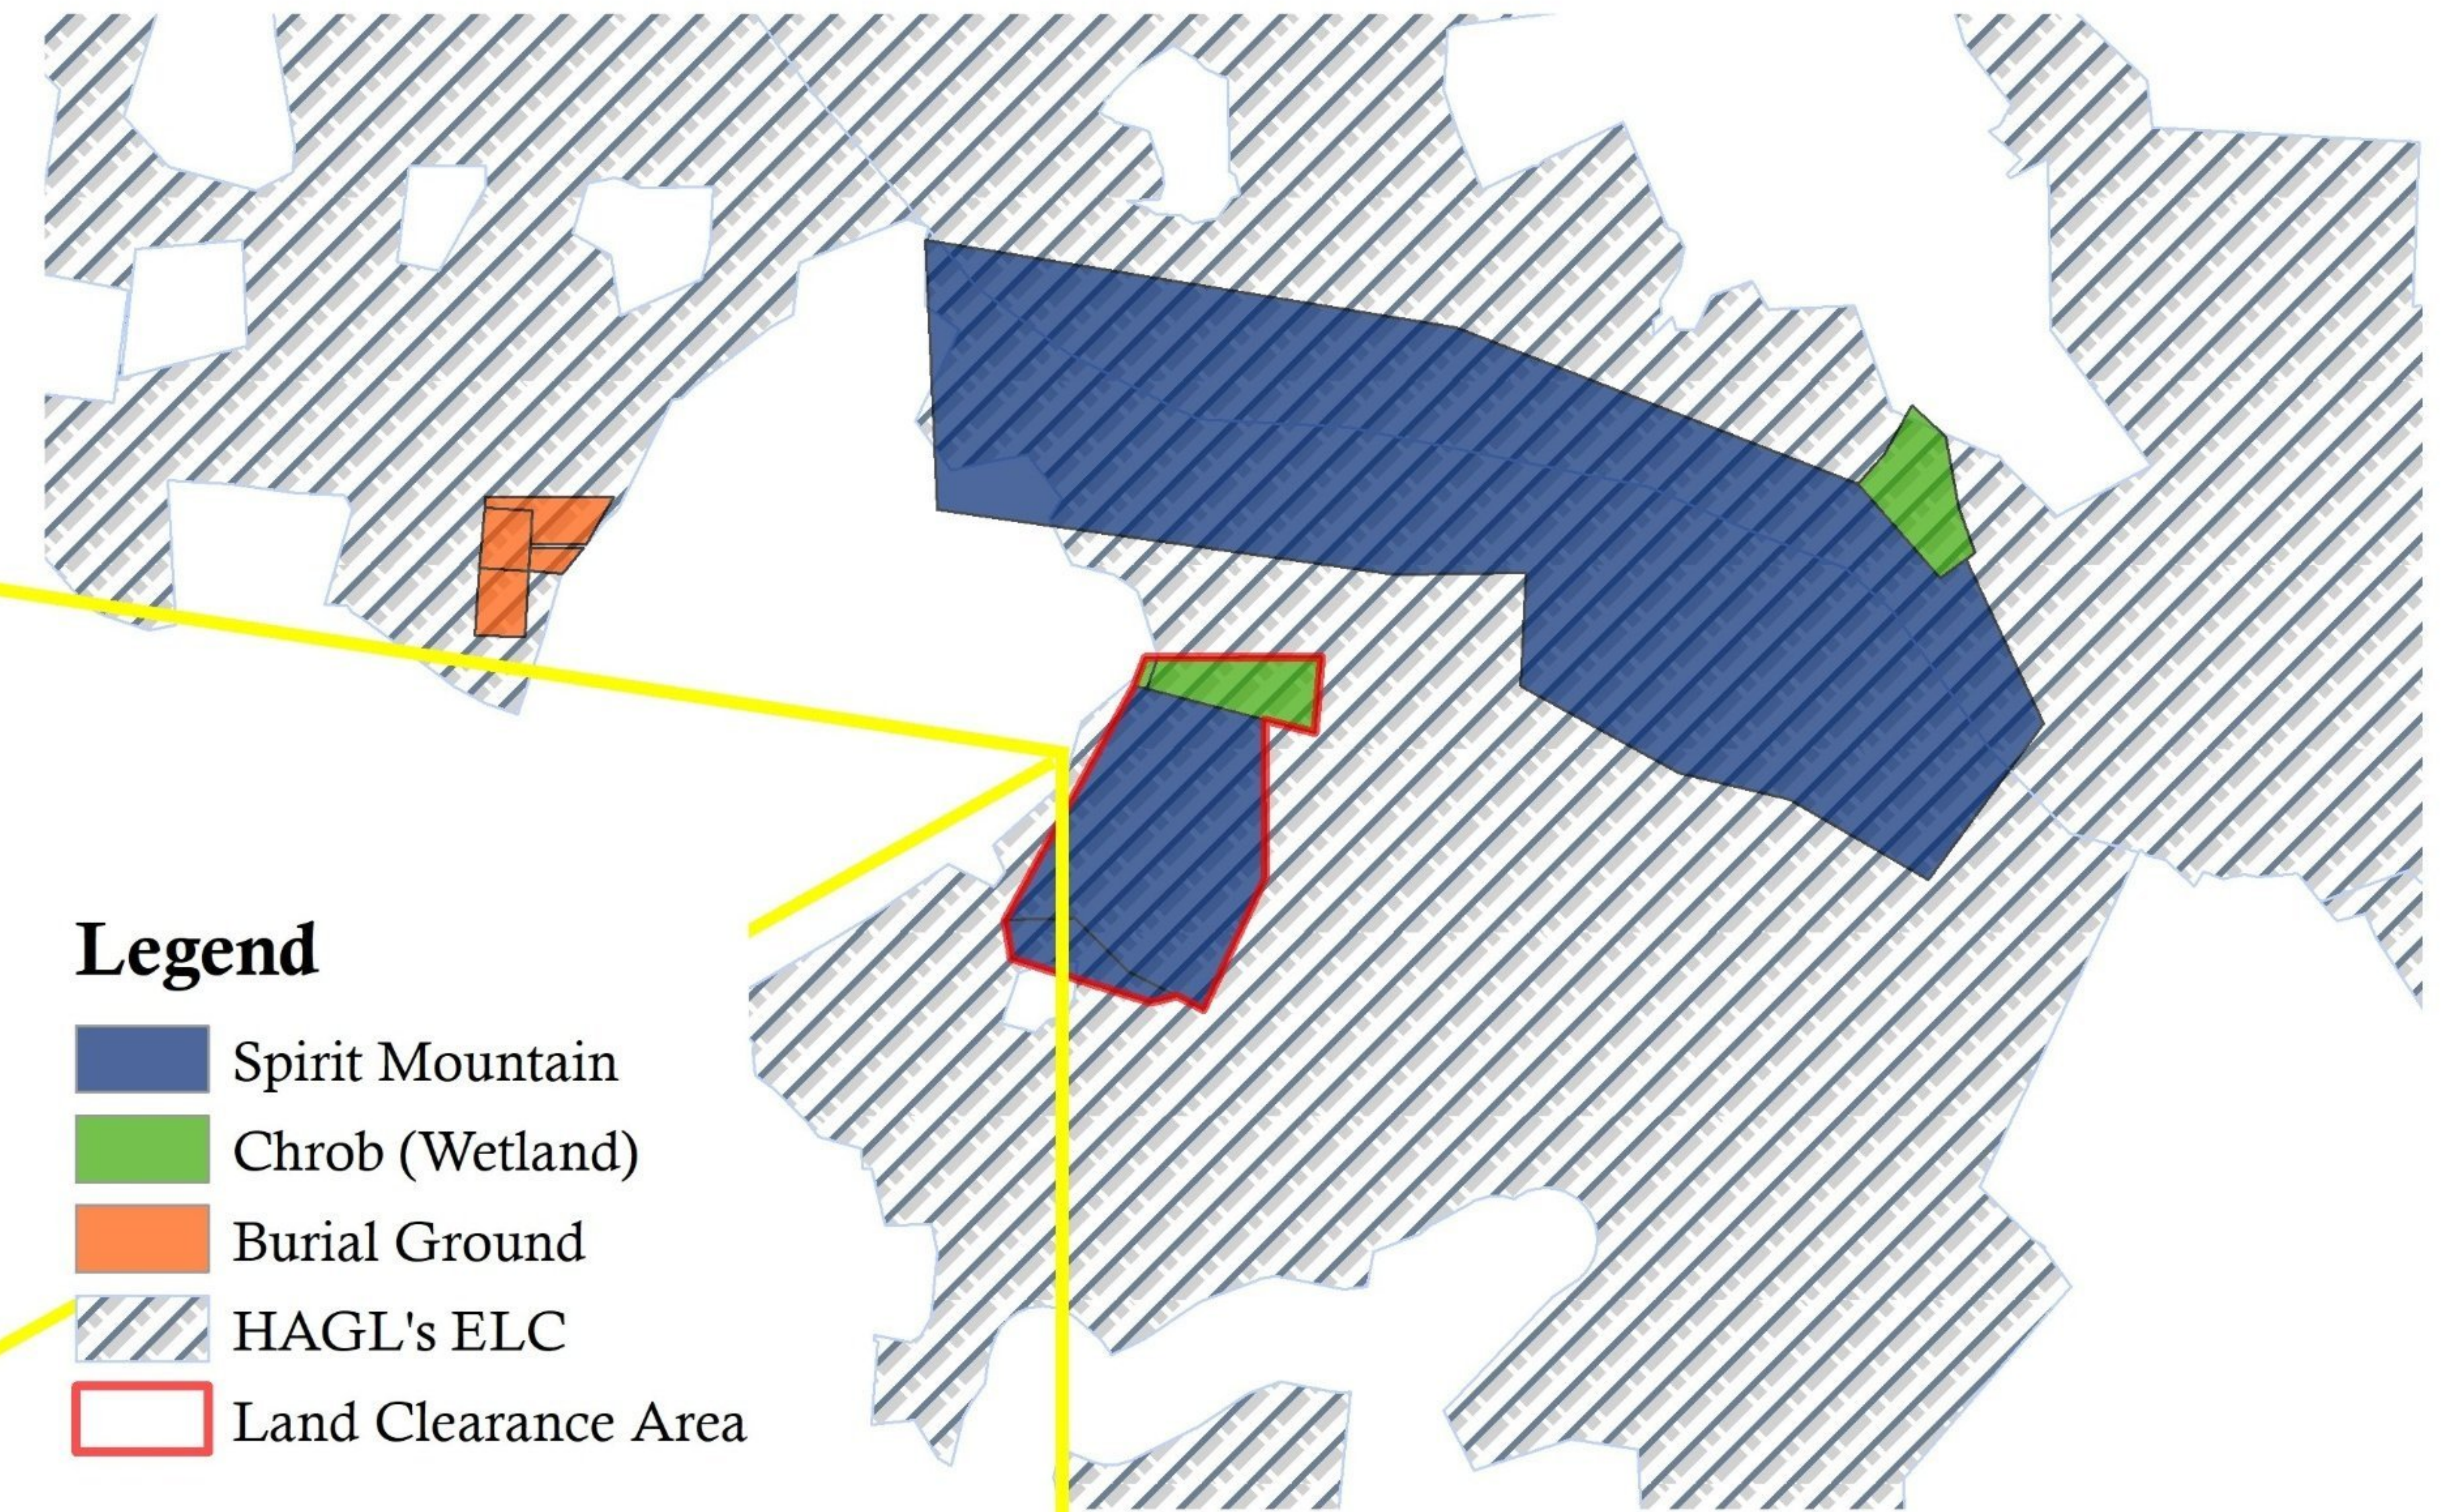

## COMPARISON OF LANDCOVER CHANGE WITHIN THE LAND DEMARCATED TO BE RETURNED TO INN VILLAGE

January and April 2020, Ratanakiri, Cambodia

# COMPARISON OF LANDCOVER CHANGE WITHIN THE LAND DEMARCATED TO BE RETURNED TO KAK VILLAGE

January and April 2020, Ratanakiri, Cambodia

## COMPARISON OF LANDCOVER CHANGE WITHIN THE LAND DEMARCATED TO BE RETURNED TO MAS VILLAGE

September 2019 and April 2020, Ratanakiri, Cambodia

### Legend

-  Spirit Mountain
-  Chrab (Salty Soil)
-  HAGL's ELC
-  Land Clearance Area