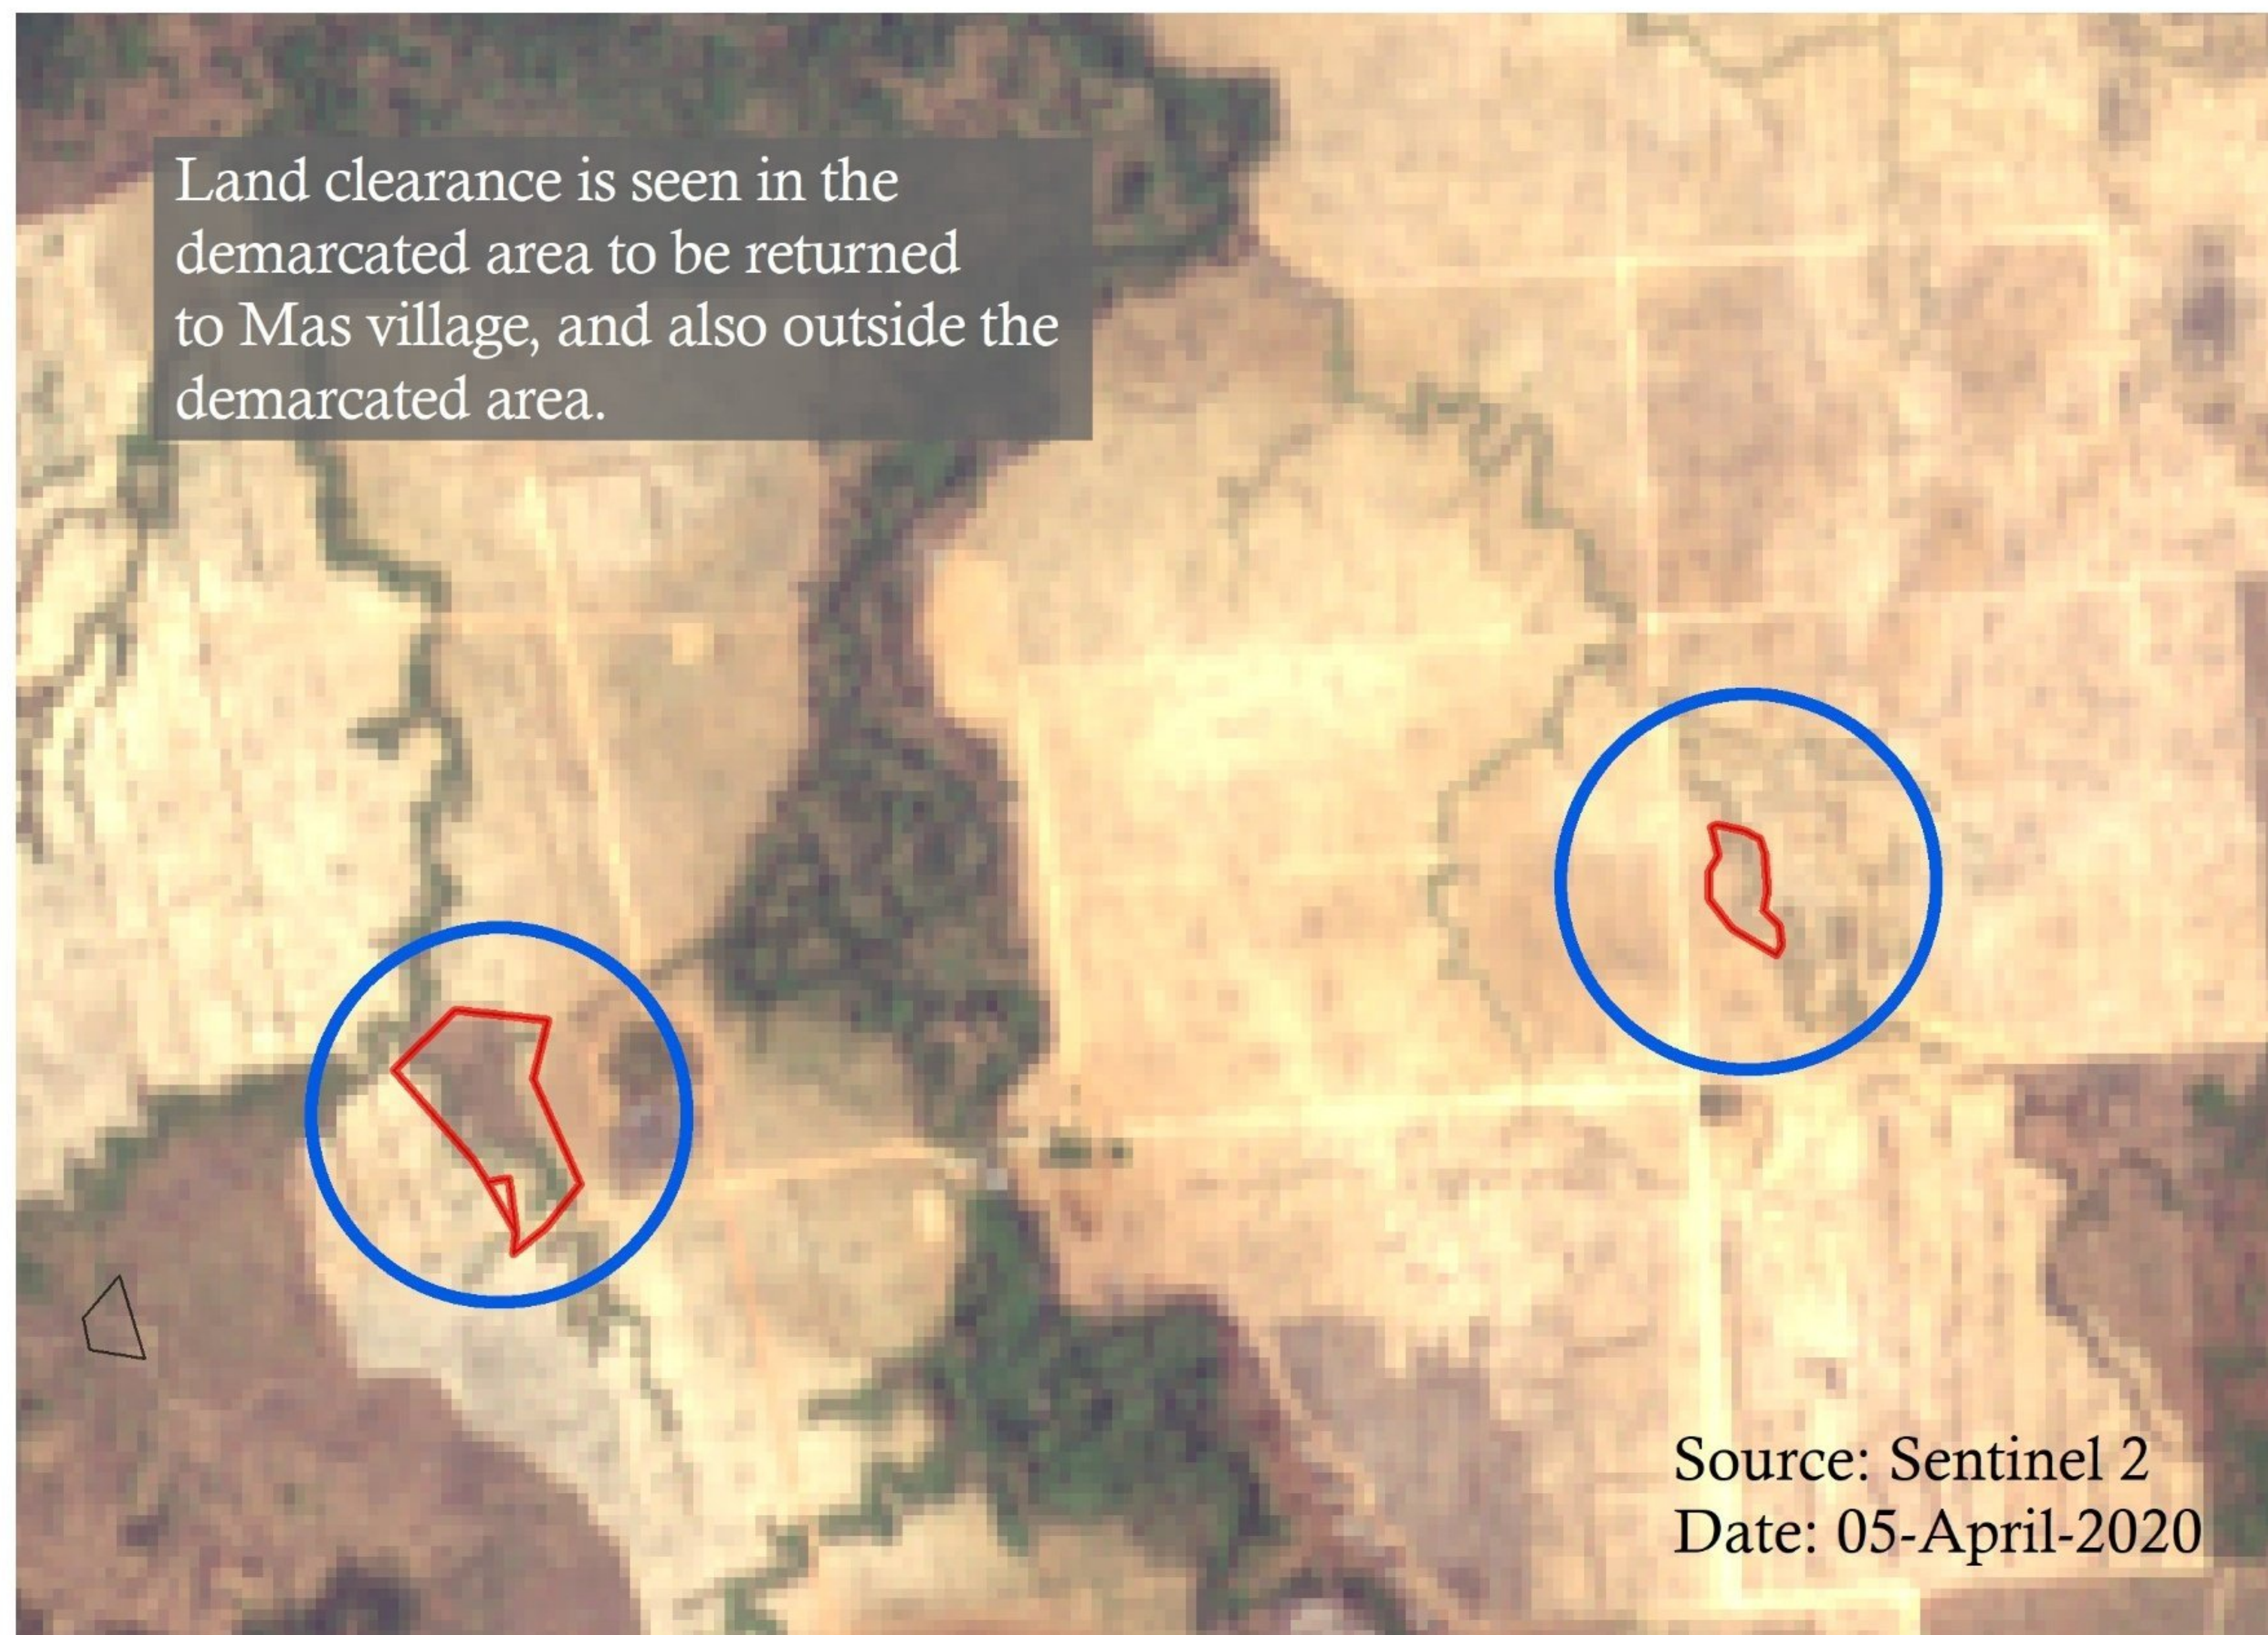

## COMPARISON OF LANDCOVER CHANGE WITHIN THE LAND DEMARCATED TO BE RETURNED TO INN VILLAGE

January and April 2020, Ratanakiri, Cambodia

# COMPARISON OF LANDCOVER CHANGE WITHIN THE LAND DEMARCATED TO BE RETURNED TO KAK VILLAGE

January and April 2020, Ratanakiri, Cambodia

## COMPARISON OF LANDCOVER CHANGE WITHIN THE LAND DEMARCATED TO BE RETURNED TO MAS VILLAGE

September 2019 and April 2020, Ratanakiri, Cambodia

### Legend

-  Spirit Mountain
-  Chrab (Salty Soil)
-  HAGL's ELC
-  Land Clearance Area