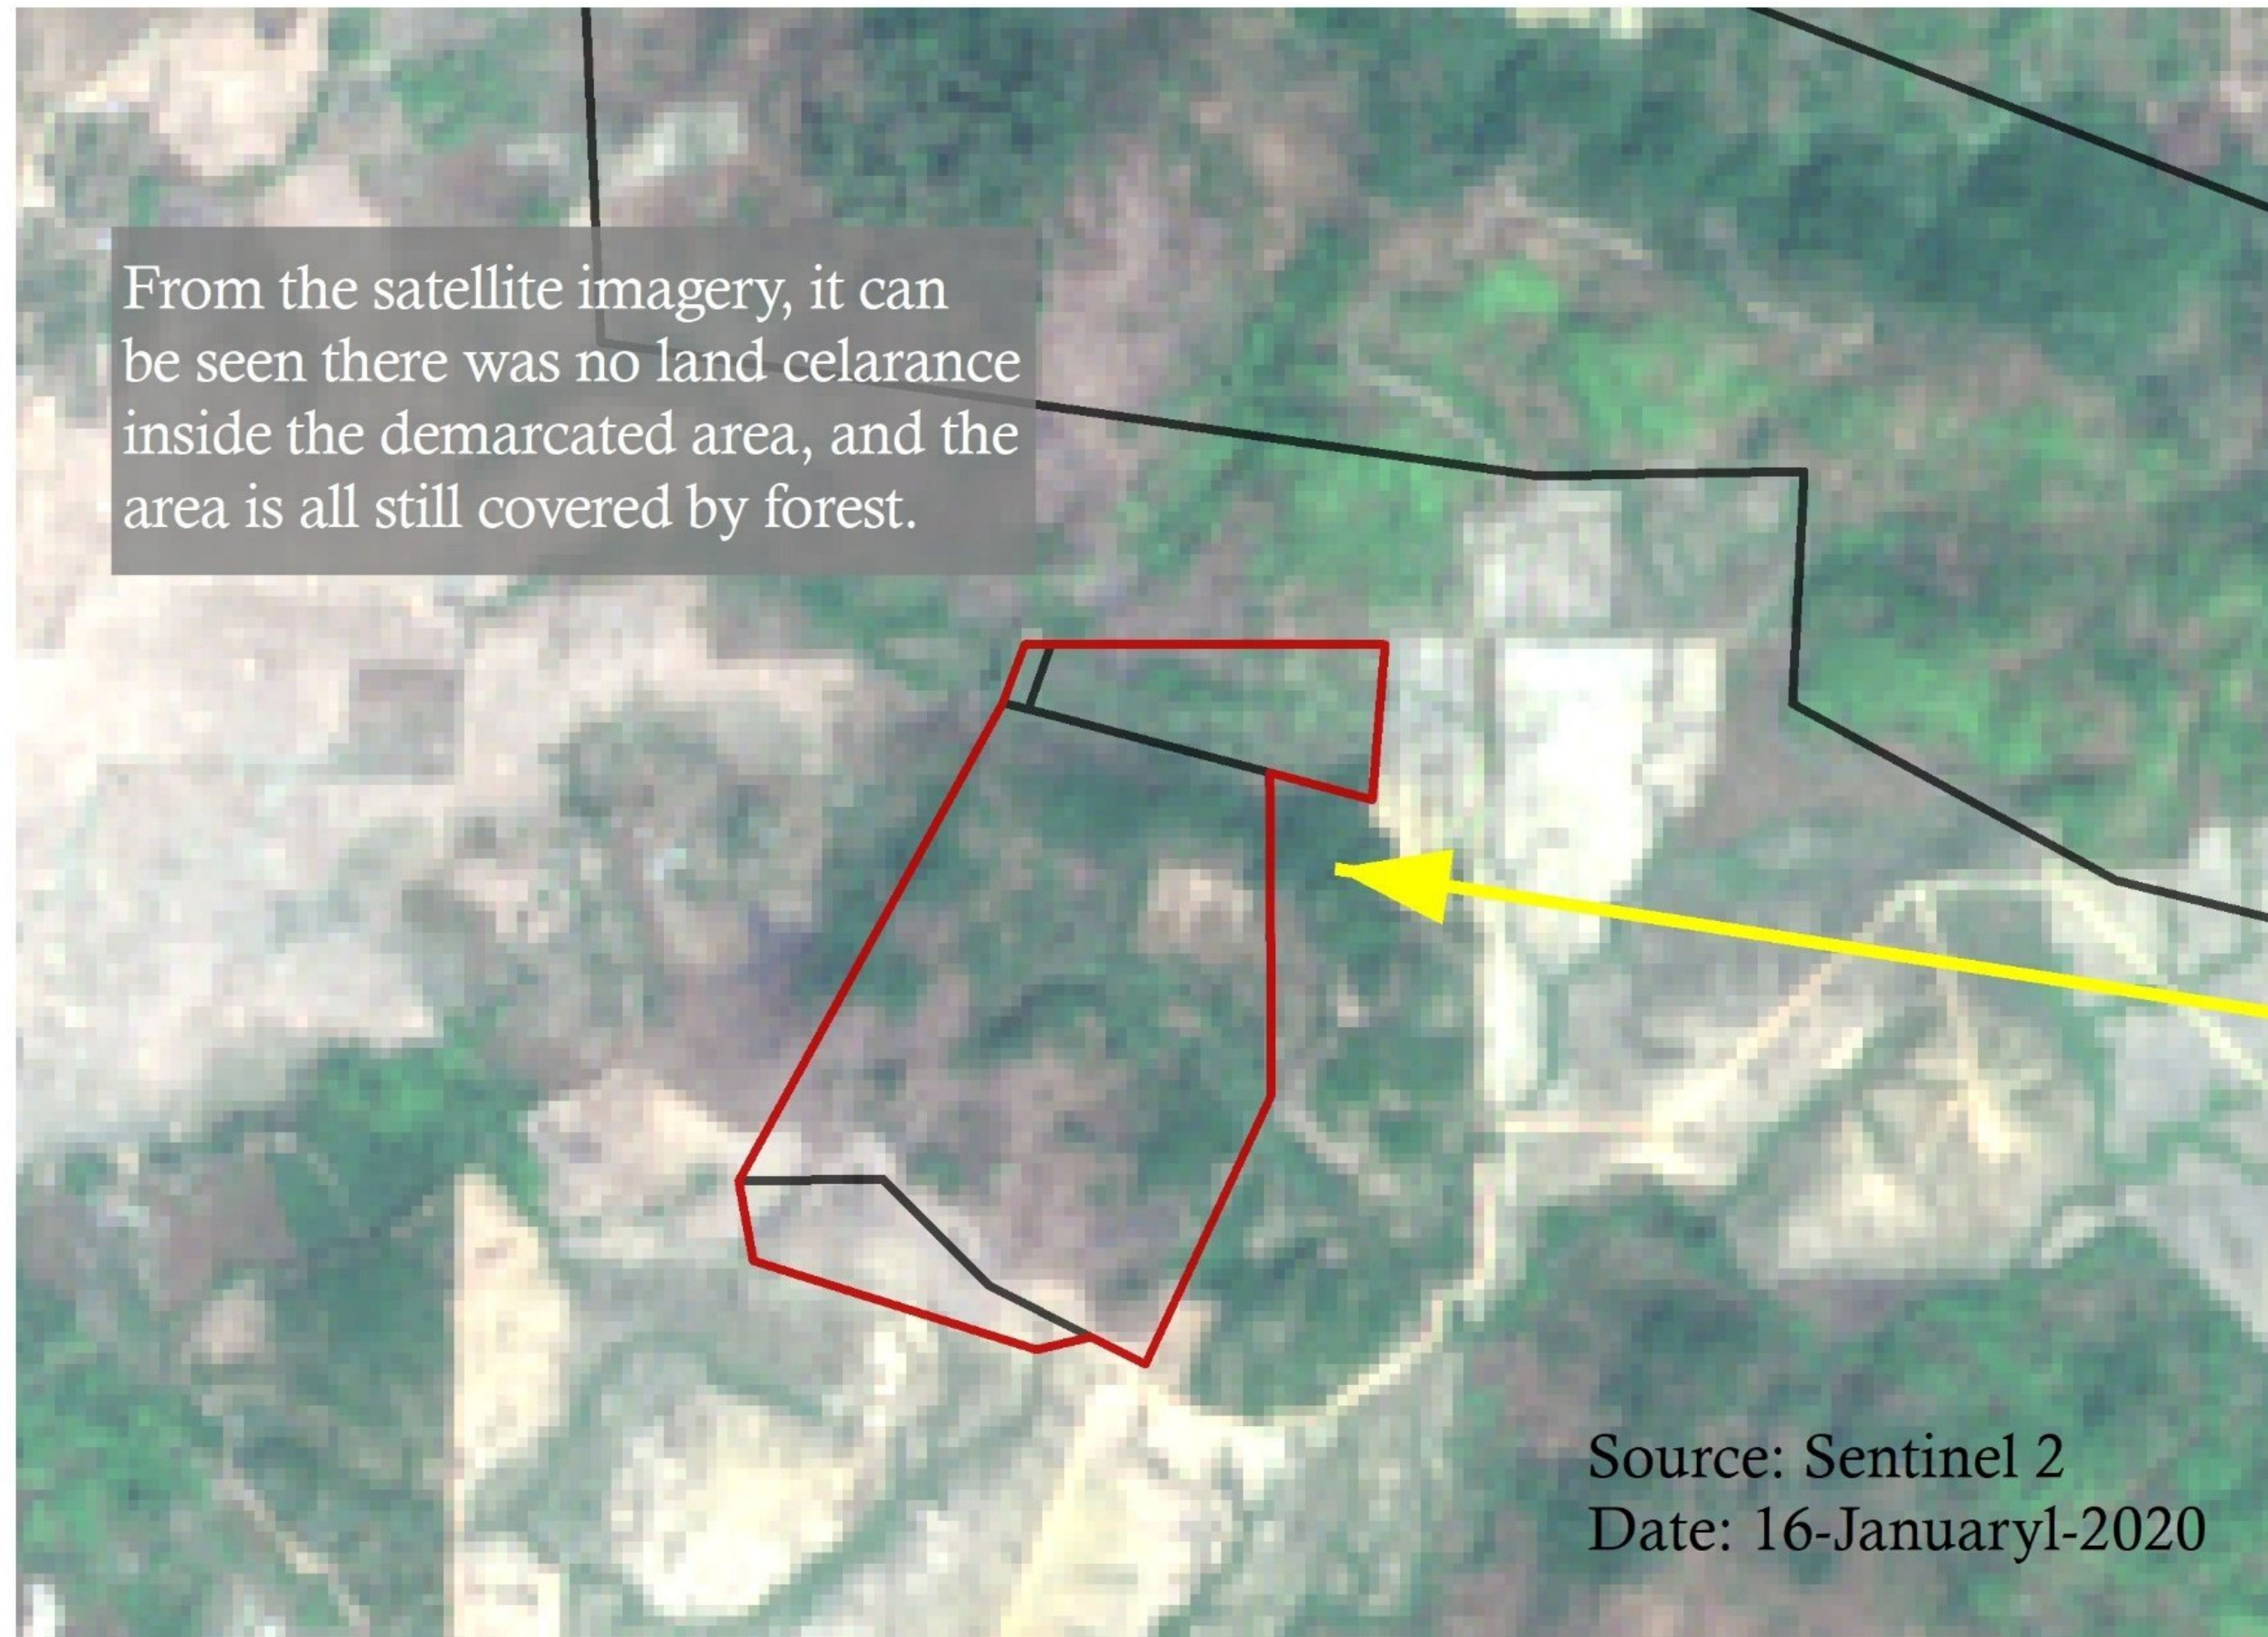

## COMPARISON OF LANDCOVER CHANGE WITHIN THE LAND DEMARCATED TO BE RETURNED TO INN VILLAGE

January and April 2020, Ratanakiri, Cambodia

# COMPARISON OF LANDCOVER CHANGE WITHIN THE LAND DEMARCATED TO BE RETURNED TO KAK VILLAGE

January and April 2020, Ratanakiri, Cambodia

## COMPARISON OF LANDCOVER CHANGE WITHIN THE LAND DEMARCATED TO BE RETURNED TO MAS VILLAGE

September 2019 and April 2020, Ratanakiri, Cambodia

### Legend

-  Spirit Mountain
-  Chrab (Salty Soil)
-  HAGL's ELC
-  Land Clearance Area