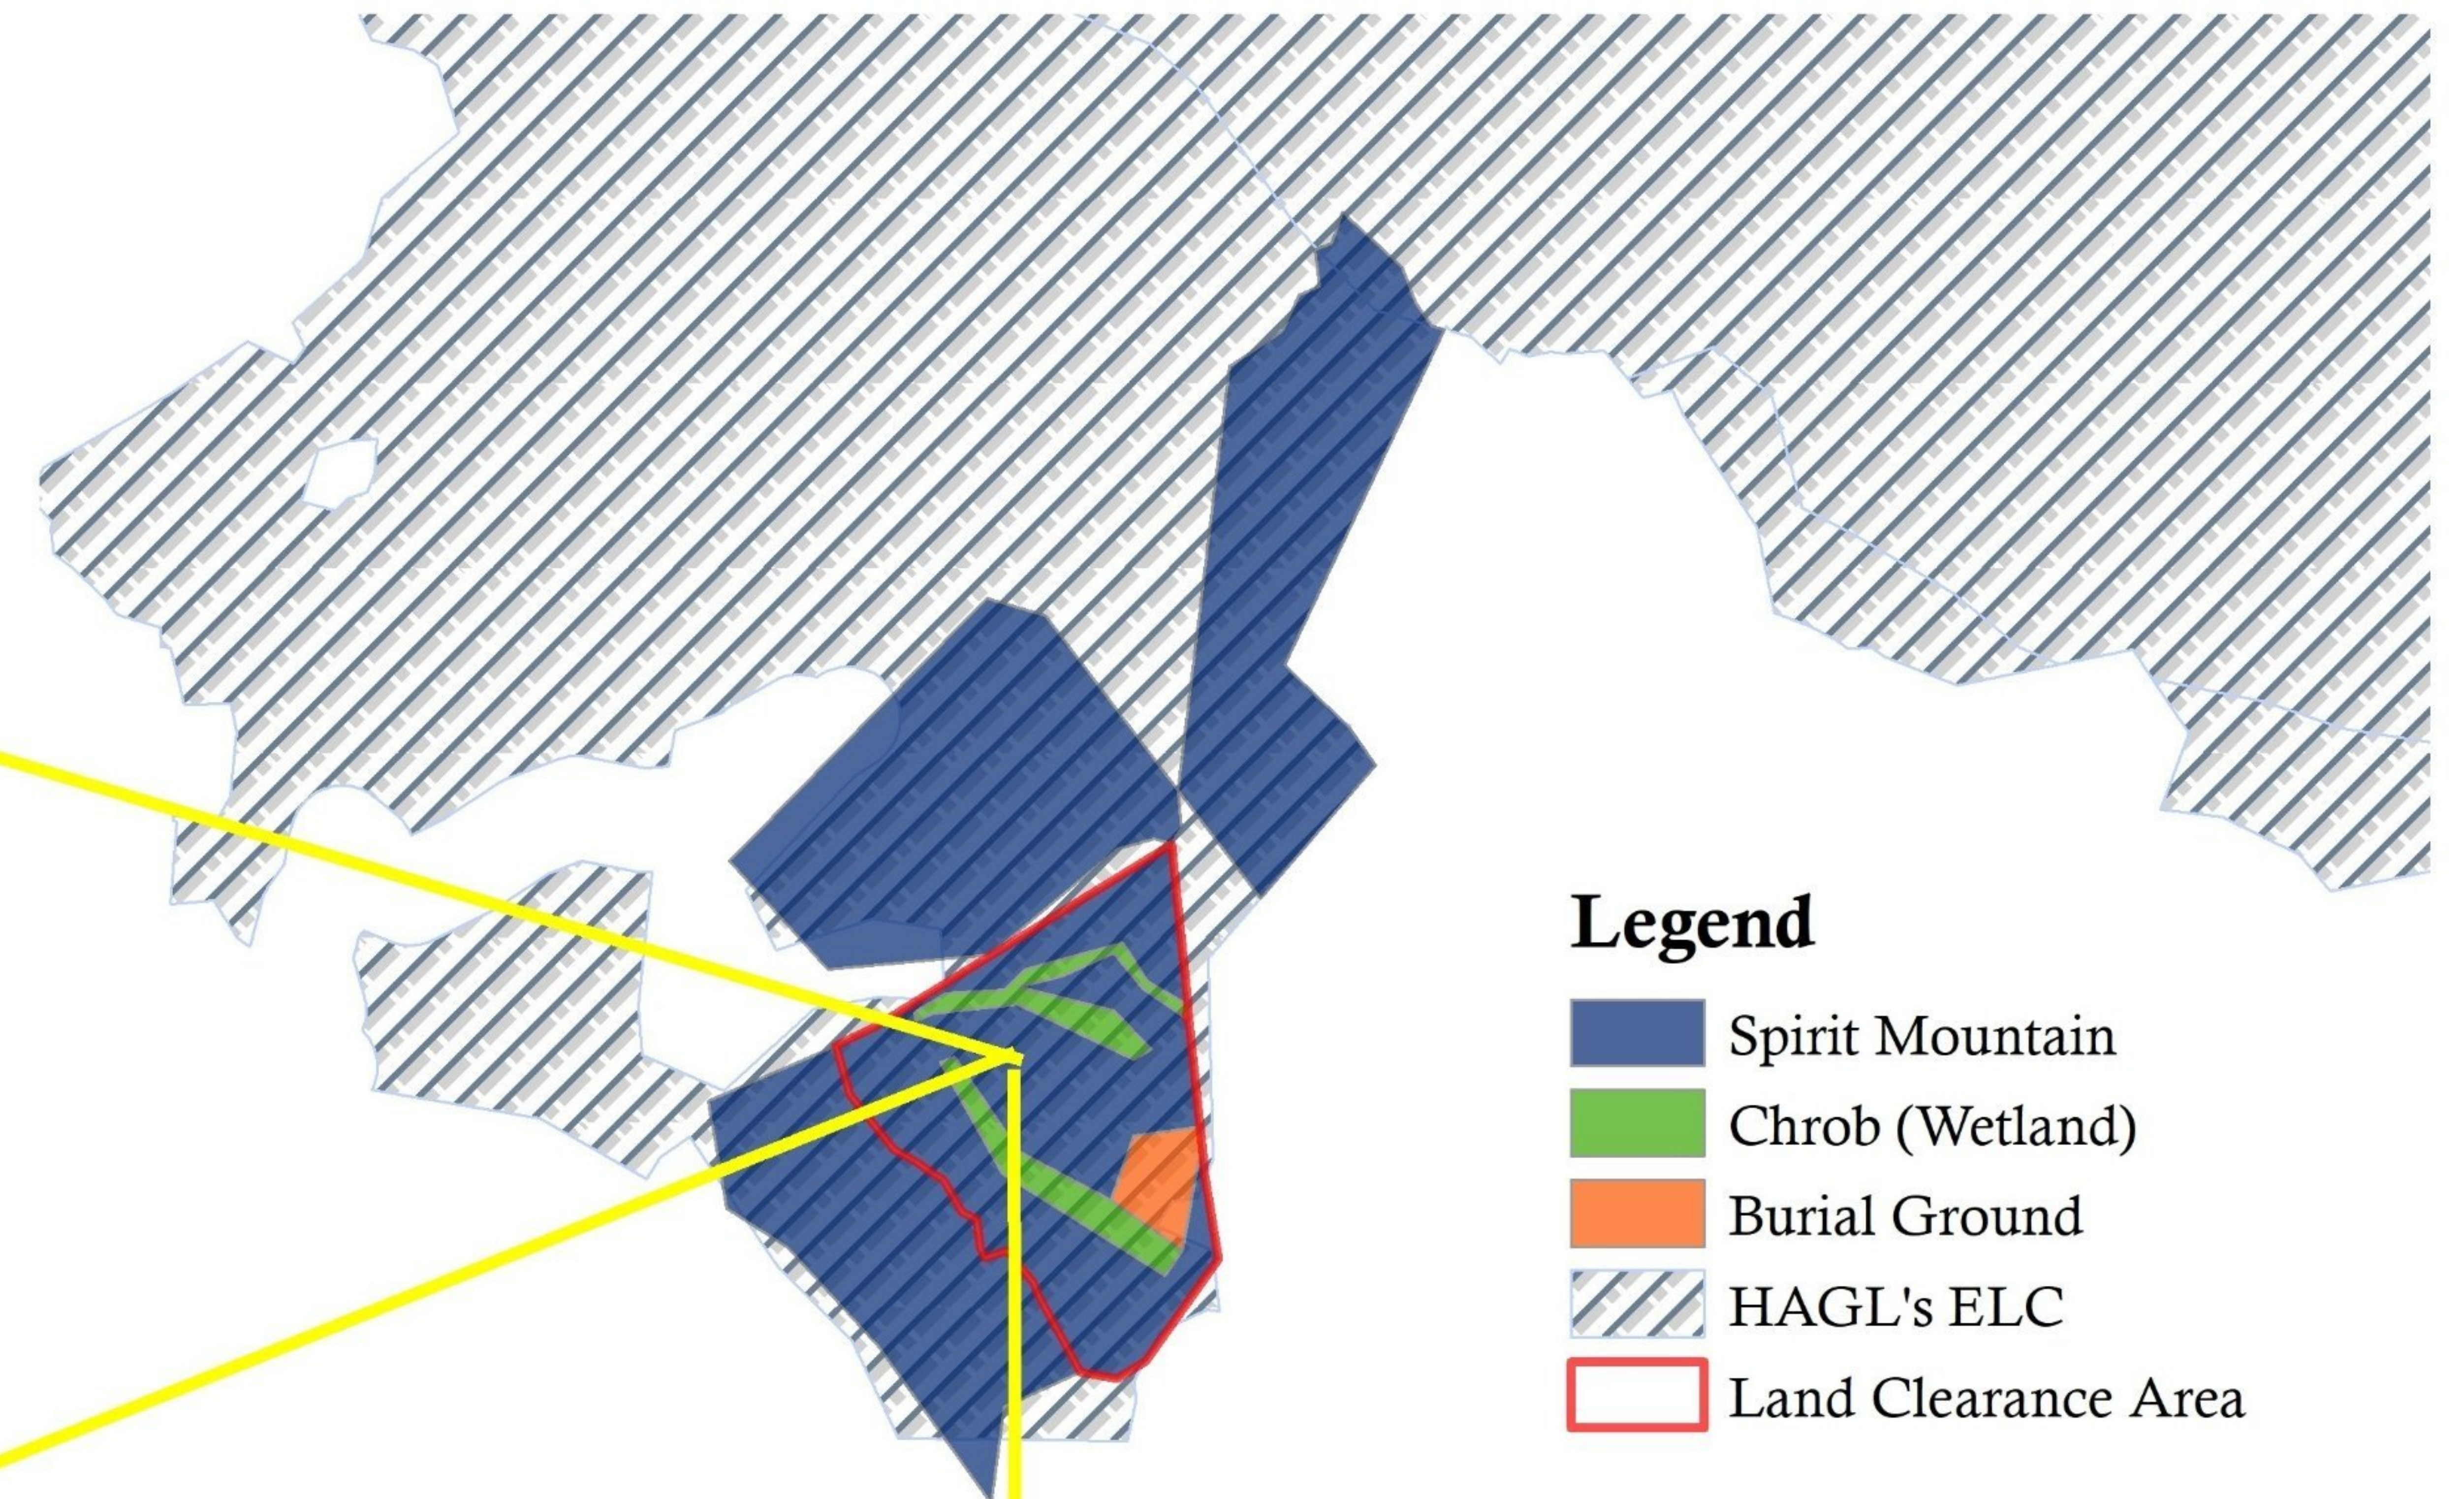

## COMPARISON OF LANDCOVER CHANGE WITHIN THE LAND DEMARCATED TO BE RETURNED TO INN VILLAGE

January and April 2020, Ratanakiri, Cambodia

# COMPARISON OF LANDCOVER CHANGE WITHIN THE LAND DEMARCATED TO BE RETURNED TO KAK VILLAGE

January and April 2020, Ratanakiri, Cambodia

## COMPARISON OF LANDCOVER CHANGE WITHIN THE LAND DEMARCATED TO BE RETURNED TO MAS VILLAGE

September 2019 and April 2020, Ratanakiri, Cambodia

### Legend

-  Spirit Mountain
-  Chrab (Salty Soil)
-  HAGL's ELC
-  Land Clearance Area