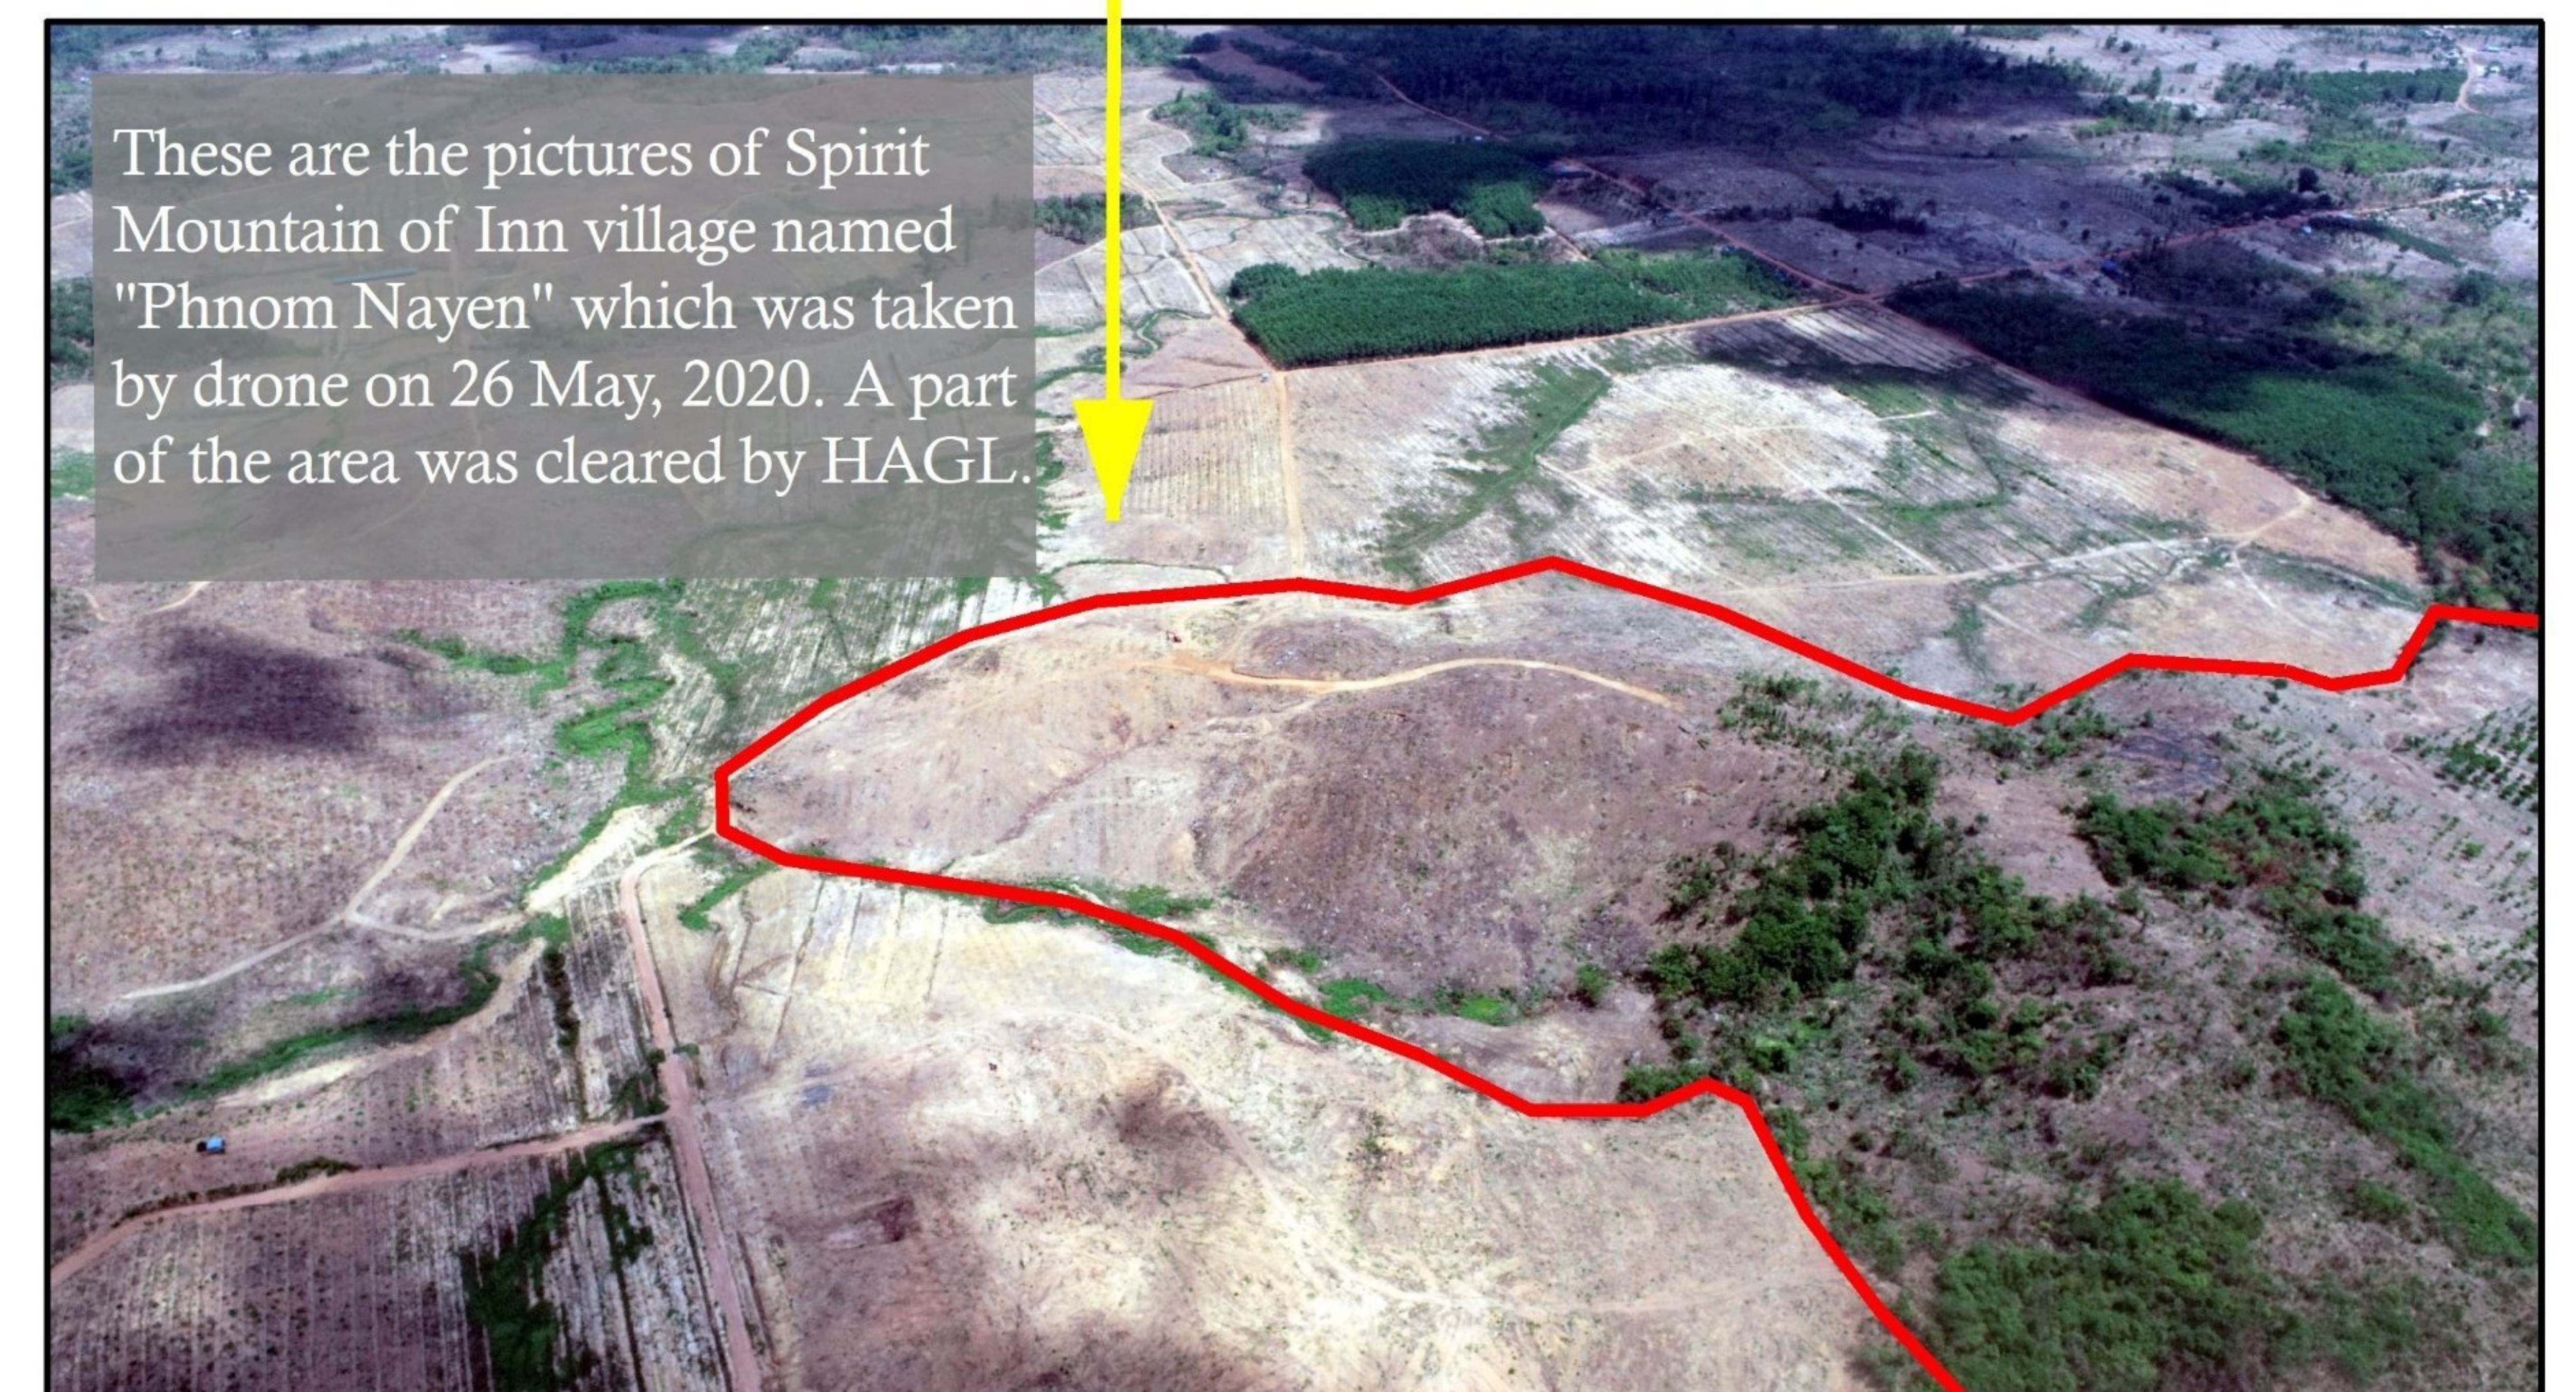

## COMPARISON OF LANDCOVER CHANGE WITHIN THE LAND DEMARCATED TO BE RETURNED TO INN VILLAGE

January and April 2020, Ratanakiri, Cambodia

# COMPARISON OF LANDCOVER CHANGE WITHIN THE LAND DEMARCATED TO BE RETURNED TO KAK VILLAGE

January and April 2020, Ratanakiri, Cambodia

## COMPARISON OF LANDCOVER CHANGE WITHIN THE LAND DEMARCATED TO BE RETURNED TO MAS VILLAGE

September 2019 and April 2020, Ratanakiri, Cambodia

### Legend

-  Spirit Mountain
-  Chrab (Salty Soil)
-  HAGL's ELC
-  Land Clearance Area