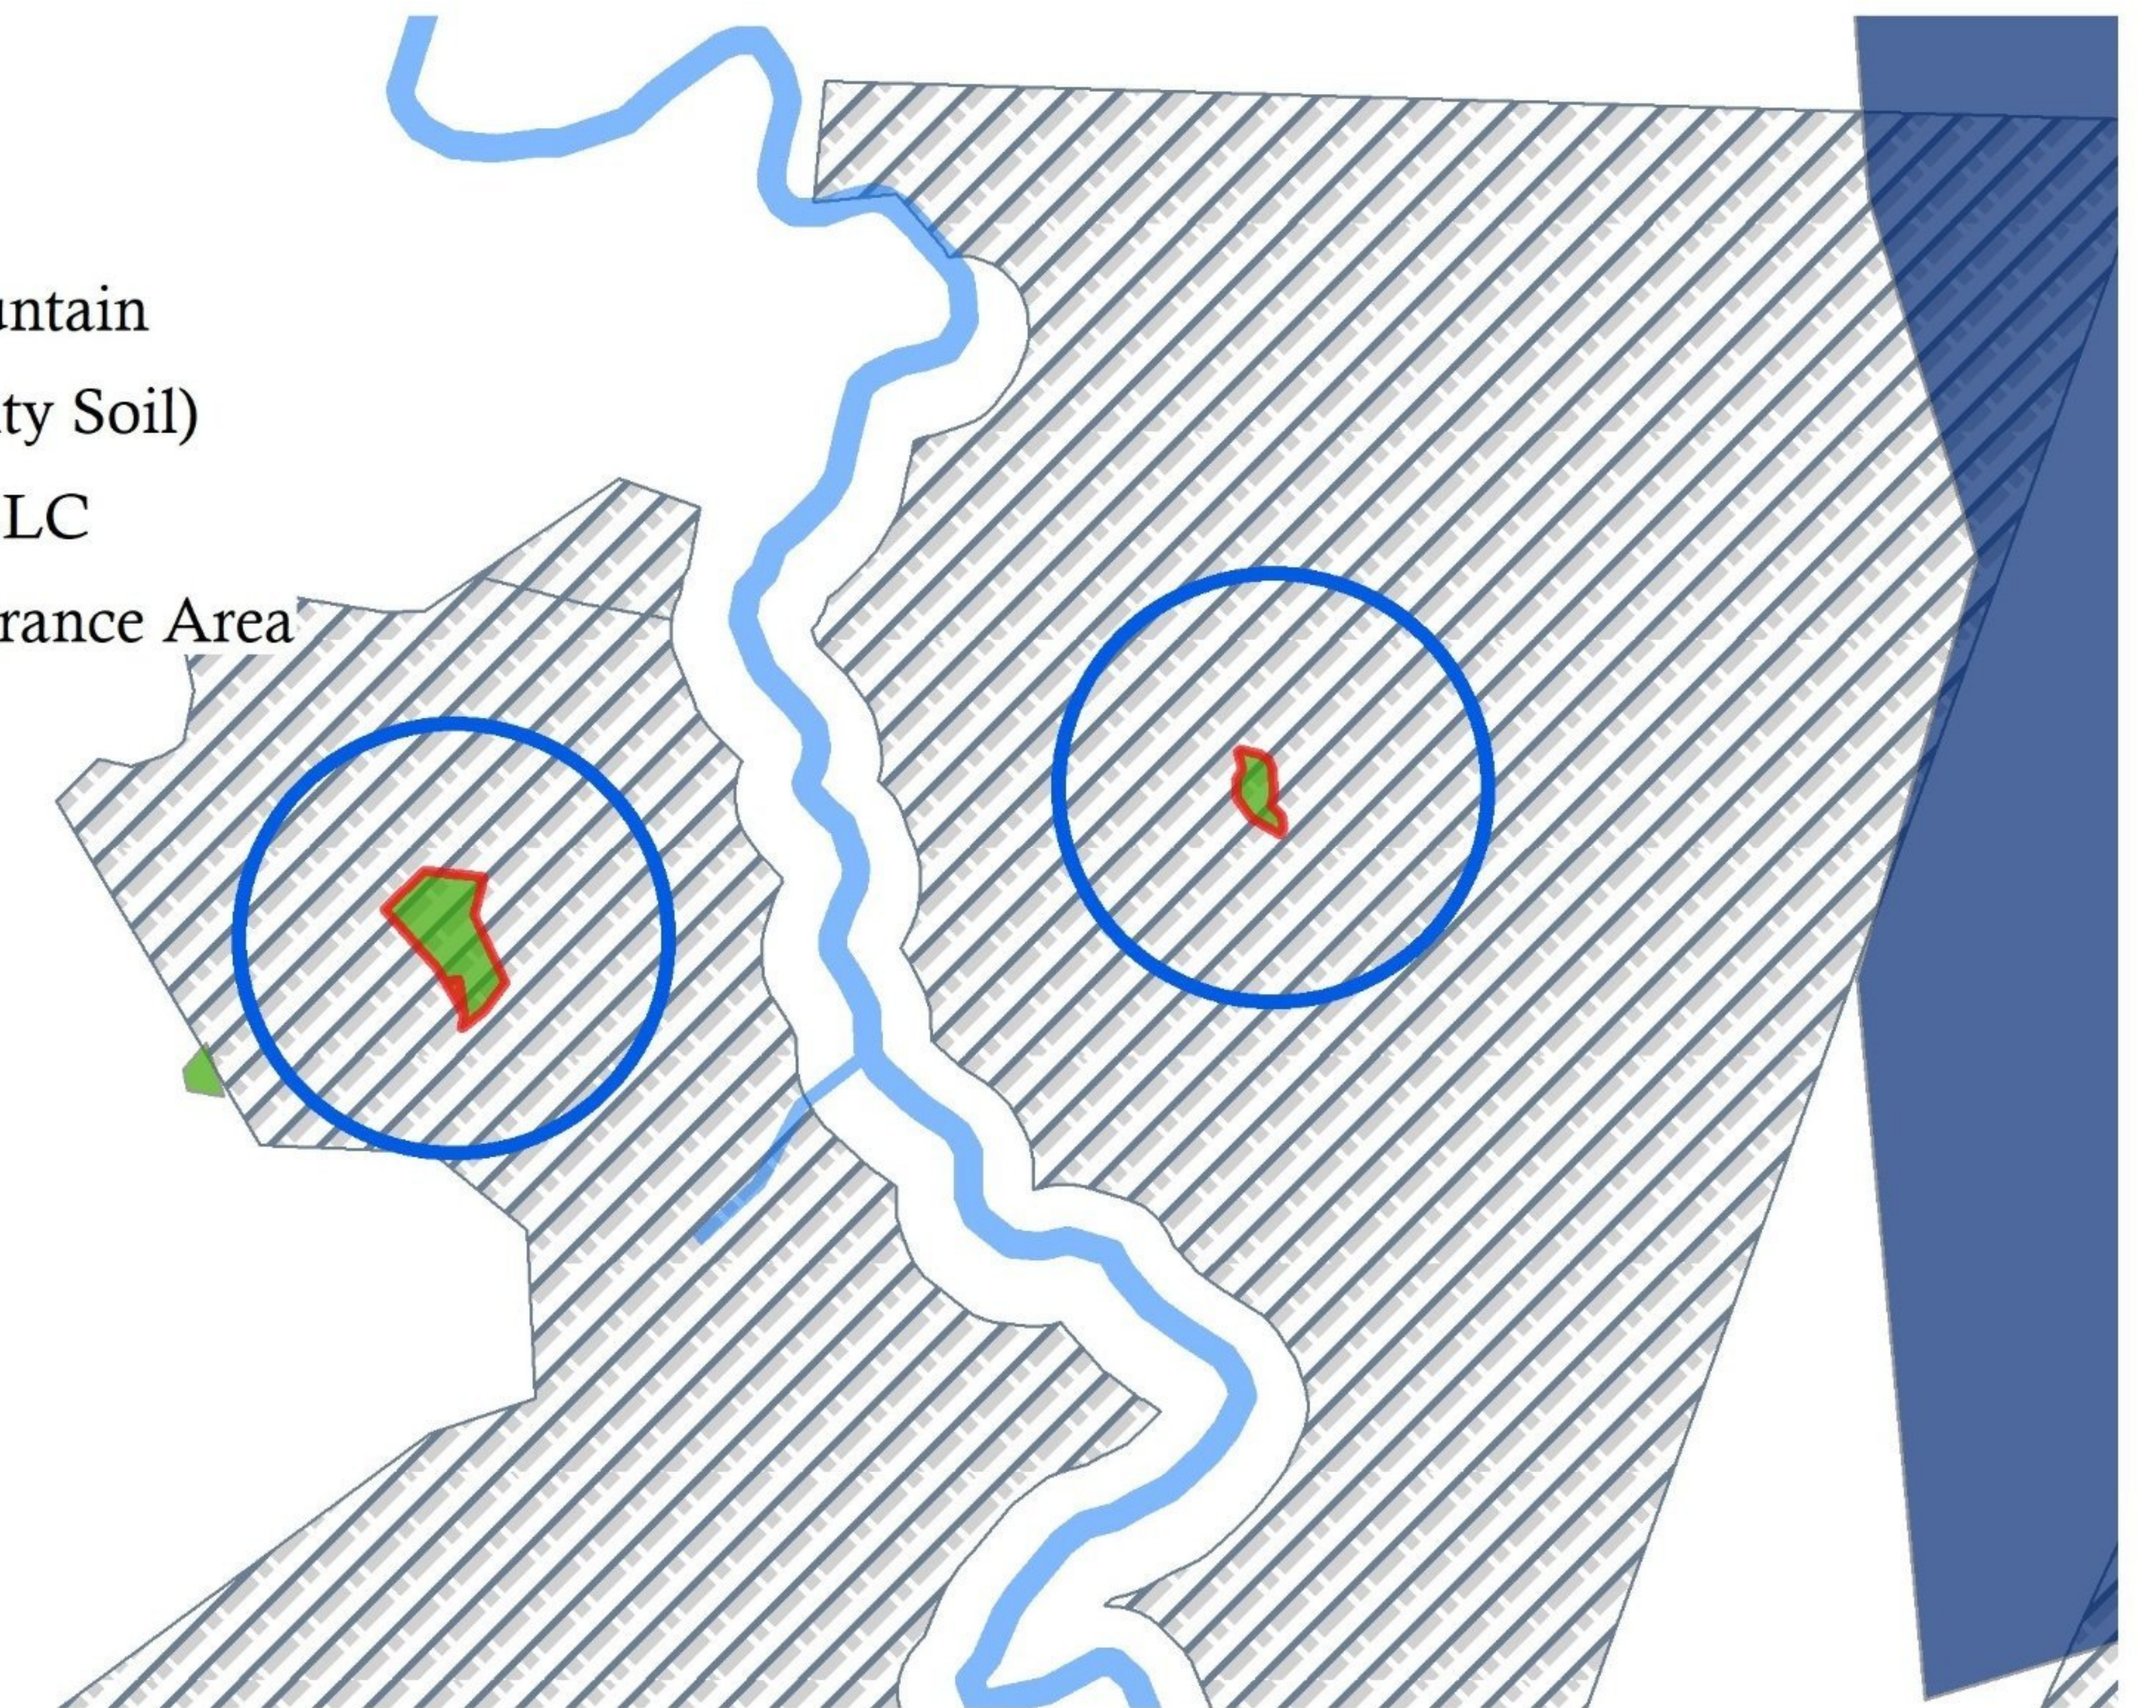

# COMPARISON OF LANDCOVER CHANGE WITHIN THE LAND DEMARCATED TO BE RETURNED TO KAK VILLAGE

January and April 2020, Ratanakiri, Cambodia

## COMPARISON OF LANDCOVER CHANGE WITHIN THE LAND DEMARCATED TO BE RETURNED TO MAS VILLAGE

September 2019 and April 2020, Ratanakiri, Cambodia

### Legend

-  Spirit Mountain
-  Chrab (Salty Soil)
-  HAGL's ELC
-  Land Clearance Area

# COMPARISON OF LANDCOVER CHANGE WITHIN THE LAND DEMARCATED TO BE RETURNED TO MOUY VILLAGE

January and April 2020, Ratanakiri, Cambodia