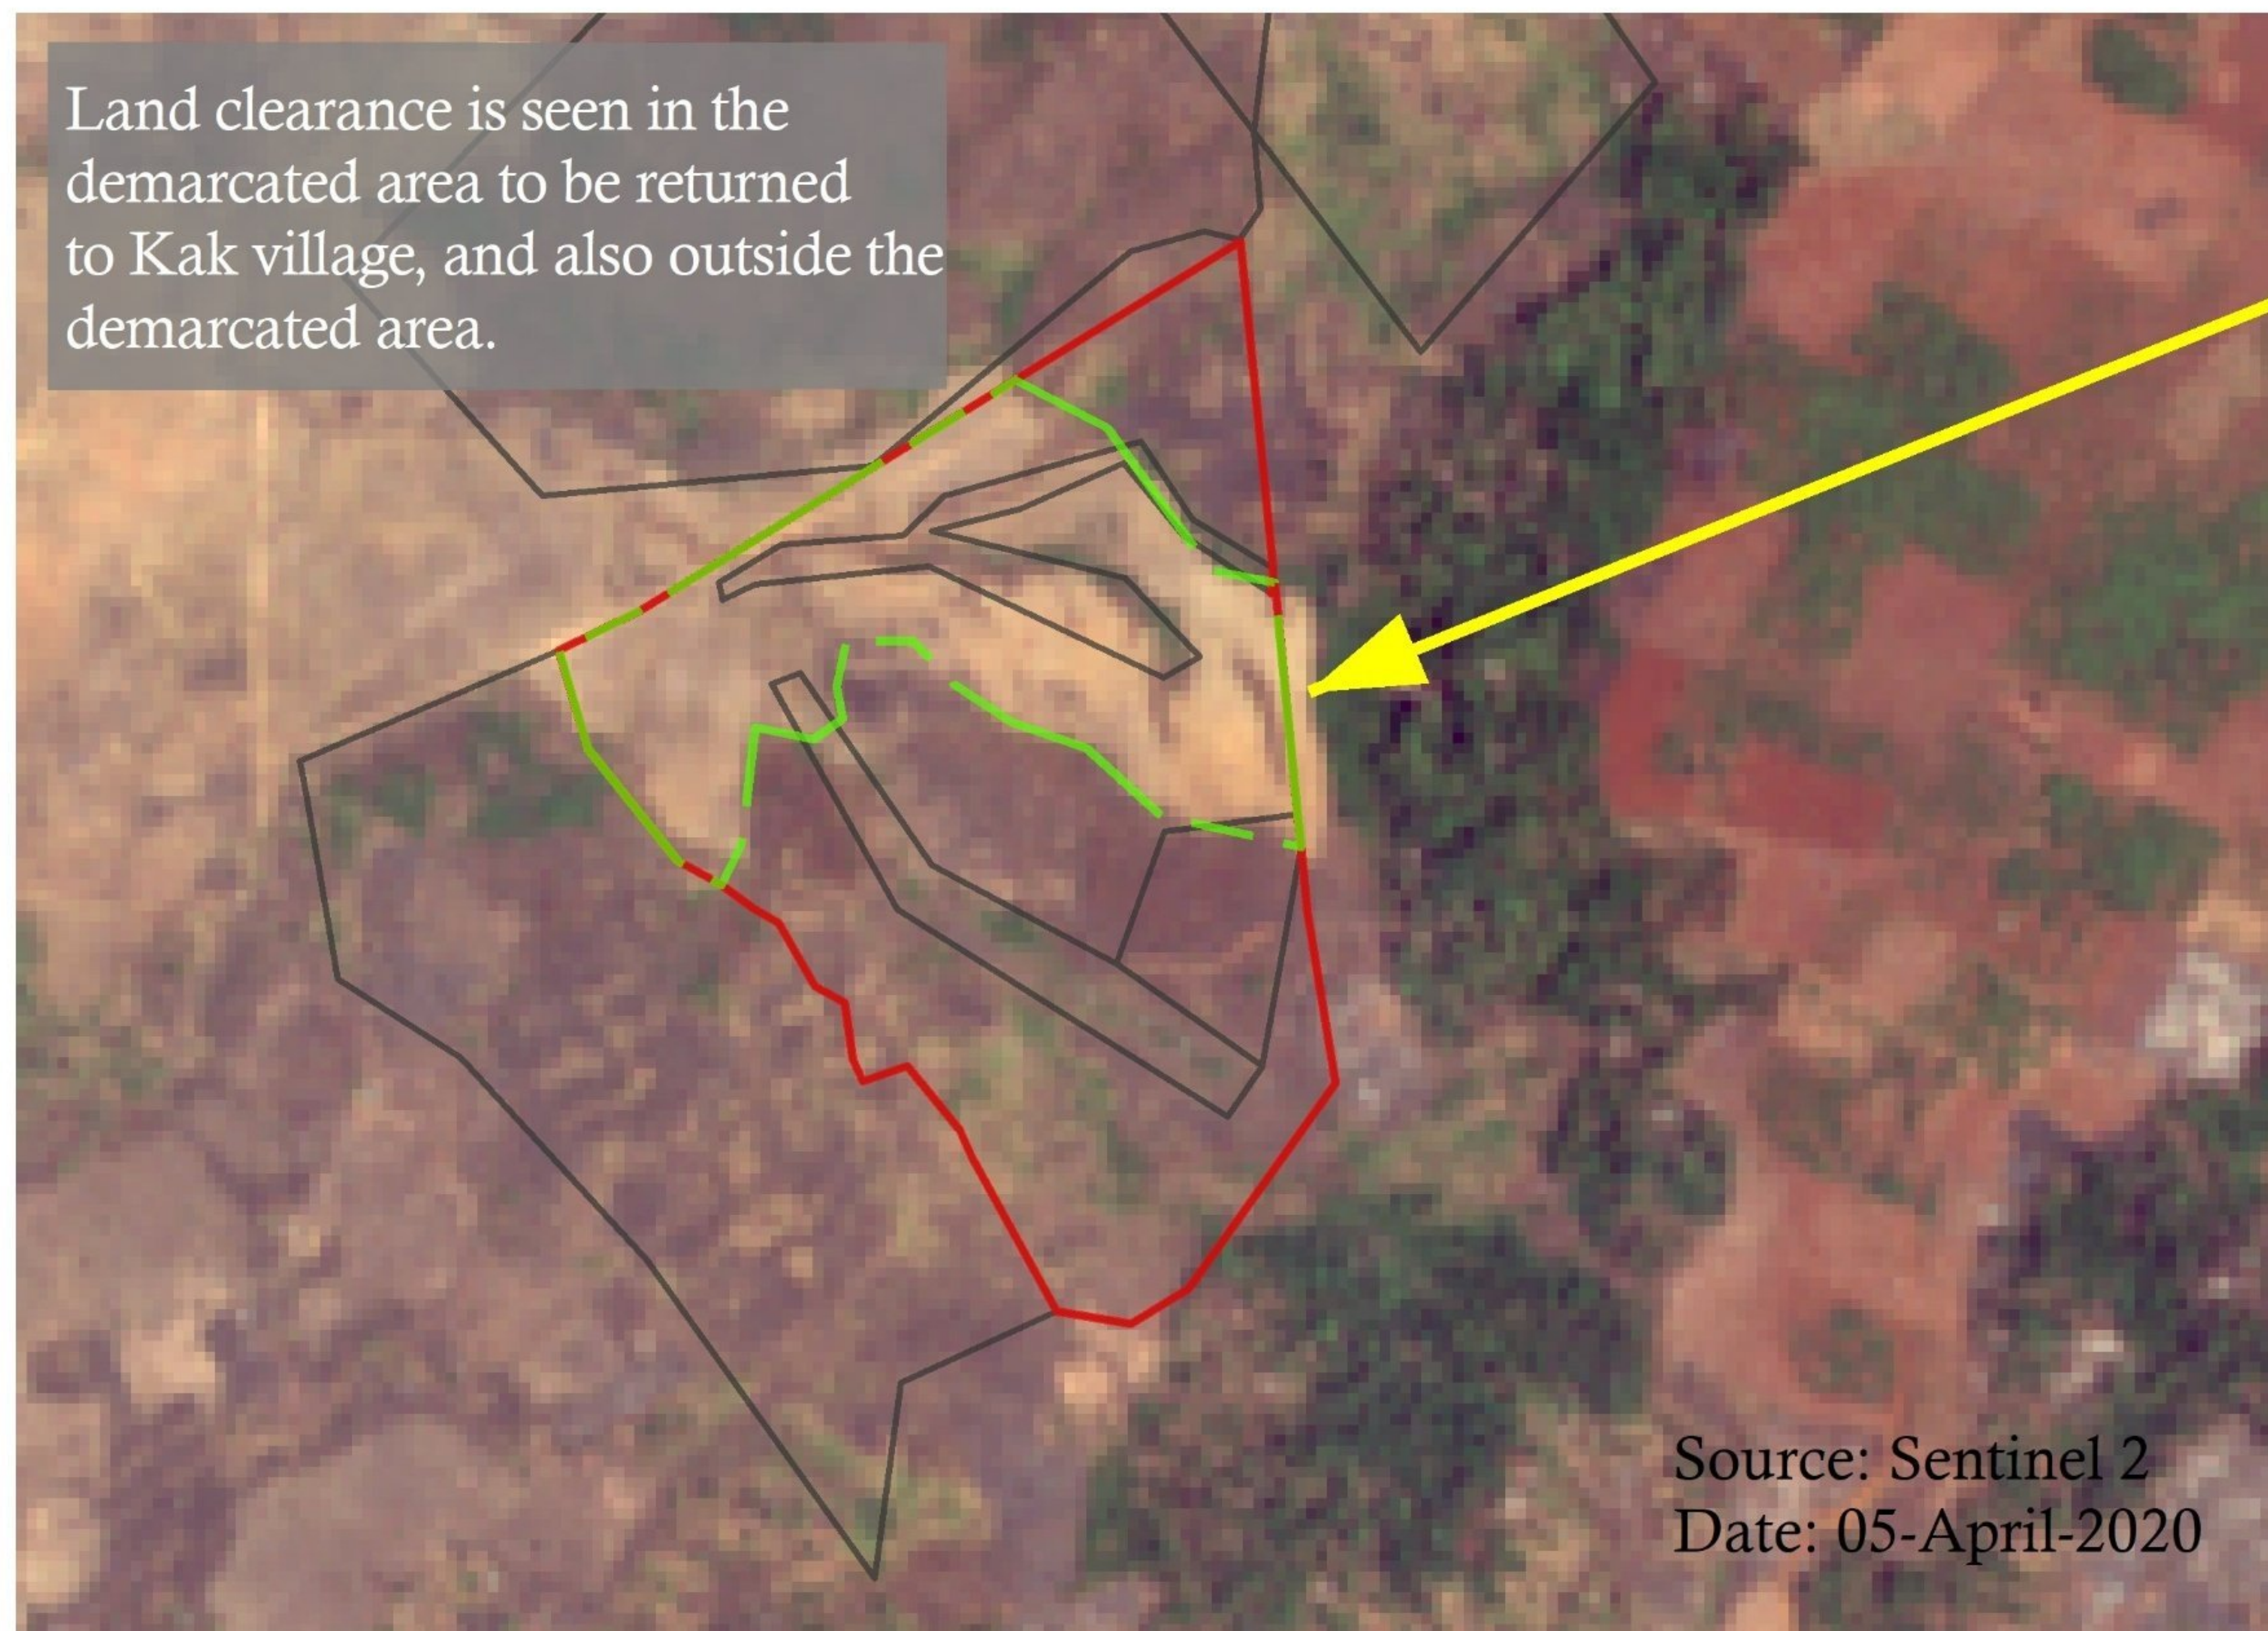

## COMPARISON OF LANDCOVER CHANGE WITHIN THE LAND DEMARCATED TO BE RETURNED TO INN VILLAGE

January and April 2020, Ratanakiri, Cambodia

# COMPARISON OF LANDCOVER CHANGE WITHIN THE LAND DEMARCATED TO BE RETURNED TO KAK VILLAGE

January and April 2020, Ratanakiri, Cambodia

## COMPARISON OF LANDCOVER CHANGE WITHIN THE LAND DEMARCATED TO BE RETURNED TO MAS VILLAGE

September 2019 and April 2020, Ratanakiri, Cambodia

### Legend

-  Spirit Mountain
-  Chrab (Salty Soil)
-  HAGL's ELC
-  Land Clearance Area